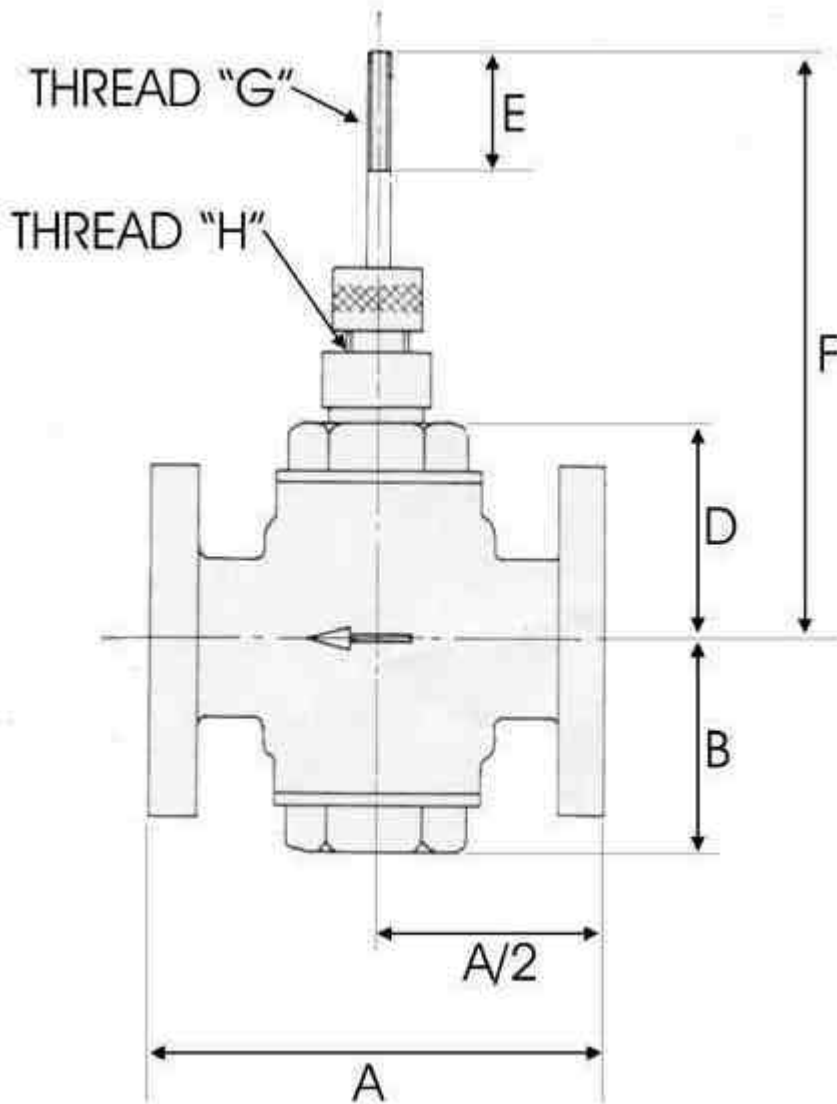

G. A. Hanrahan Pty. Ltd.

15 Fulton St
South Oakleigh
Victoria 3167
Australia

clive@gahanrahan.com.au
+61 (03) 9544 1477

Hanrahan Control Valve - 3 Way Screwed
300 P.S.I Rating:

Size	A	B	D	E	F	"G"	"H"	Travel
1/2"	3 3/4"	3 - 5/8"	2 - 7/8"	3/4"	7 - 1/8"	5/16 NF	7/8 * 14TPI	3/4"
3/4"	3 3/4"	3 - 5/8"	2 - 7/8"	3/4"	7 - 1/8"	5/16 NF	7/8 * 14TPI	3/4"
1"	4 1/2"	3 1/2"	2 - 7/8"	3/4"	7 - 1/8"	5/16 NF	7/8 * 14TPI	5/8"
1 1/4"	5 1/2"	4 1/4"	3 - 1/8"	3/4"	7 - 3/8"	5/16 NF	7/8 * 14TPI	7/8"
1 1/2"	5 1/2"	4 1/4"	3 - 1/8"	3/4"	7 - 3/8"	5/16 NF	7/8 * 14TPI	7/8"
2"	7"	5 - 1/32"	3 - 5/8"	3/4"	8 1/2"	1/2 NF	1 - 11/32 * 16 TPI	1 - 1/8"