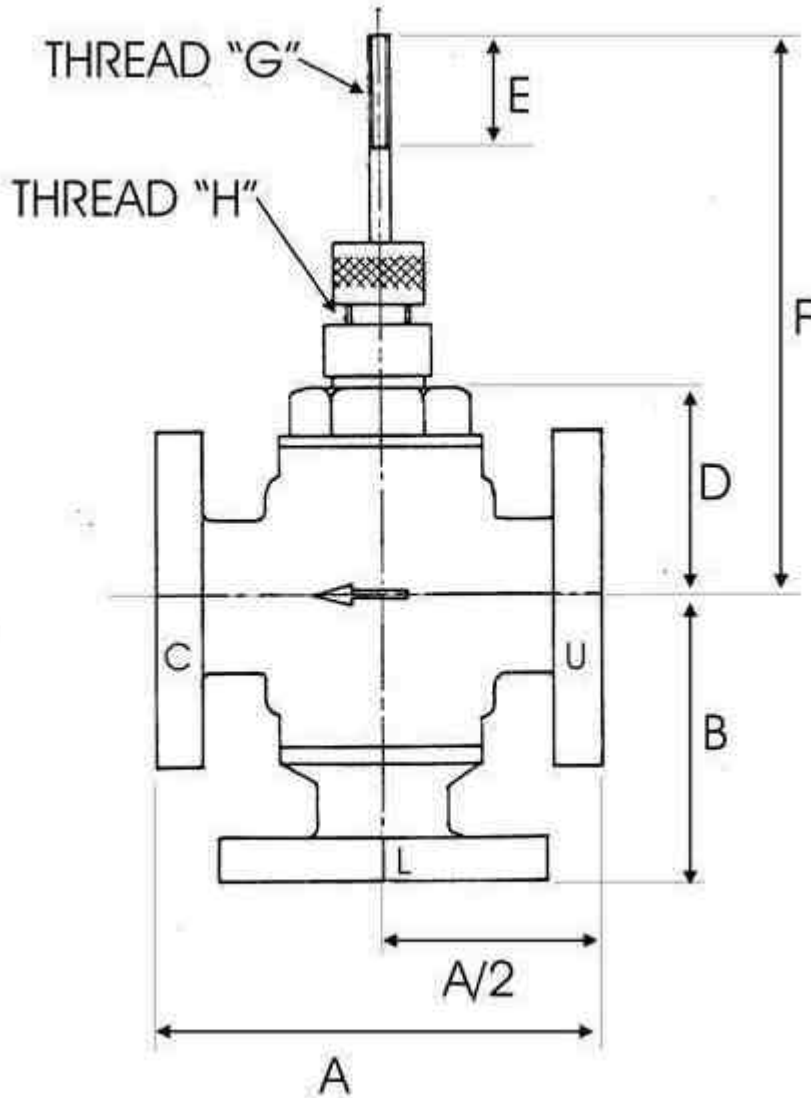

G. A. Hanrahan Pty. Ltd.

15 Fulton St
South Oakleigh
Victoria 3167
Australia

clive@gahanrahan.com.au
+61 (03) 9544 1477

Hanrahan Control Valve - 3 Way Flanged
300 P.S.I Rating:

Standard Flange is Table H

Size	A	B	D	E	F	"G"	"H"	Travel
1/2"	5"	3 - 7/8"	2 - 7/8"	3/4"	7 - 1/8"	5/16 NF	7/8 * 14TPI	3/4"
3/4"	5"	3 - 7/8"	2 - 7/8"	3/4"	7 - 1/8"	5/16 NF	7/8 * 14TPI	3/4"
1"	5 3/4"	3 - 5/8"	2 - 7/8"	3/4"	7 - 1/8"	5/16 NF	7/8 * 14TPI	7/8"
1 1/4"	6 - 7/8"	4 - 3/8"	3 - 1/8"	3/4"	7 - 3/8"	5/16 NF	7/8 * 14TPI	7/8"
1 1/2"	6 - 7/8"	4 - 3/8"	3 - 1/8"	3/4"	7 - 3/8"	5/16 NF	7/8 * 14TPI	7/8"
2"	8"	4 - 27/32"	3 - 5/8"	3/4"	8 1/2"	1/2 NF	1 - 11/32 * 16 TPI	1 - 1/8"